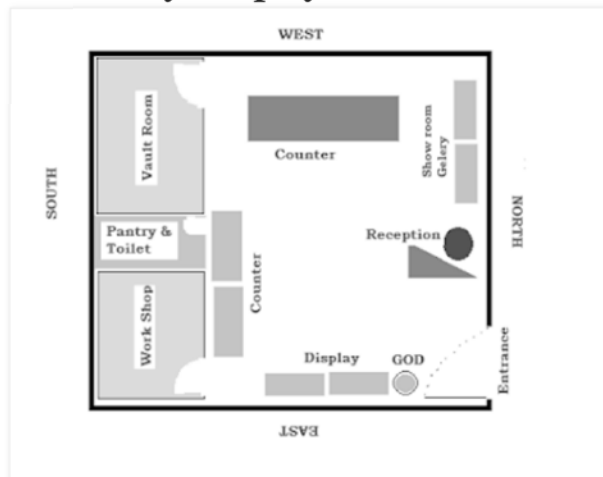

Thursday, 27 July 2017

Jewelry Shop by Vastu Shastra

- The entrance to the show room must be in the north or the east. Also road side of the show room should be the north or the east.
- The main entrance of the show room should not opposite a wash area.
- The reception counter and the cash counter must face north or east direction.
- The storage vault should be the southwest with the door of the vault facing the north.
- The workshop where the labors work should be in the southeast whereas the designing unit should be placed at the northwest.
- If the showroom has subdivision for sell like silver, gold, diamond and metallic accessory they must be in west direction.
- The showroom title (name board) should be clear, bold- visible and well light. It should a black color in the board and logo too.
- God shree Ganeshji and Lakshmitji place near to main entrance for welcoming the positive energy.
- The staff members should be dressed with yellow, white or dark blue colored uniform to increase sales.